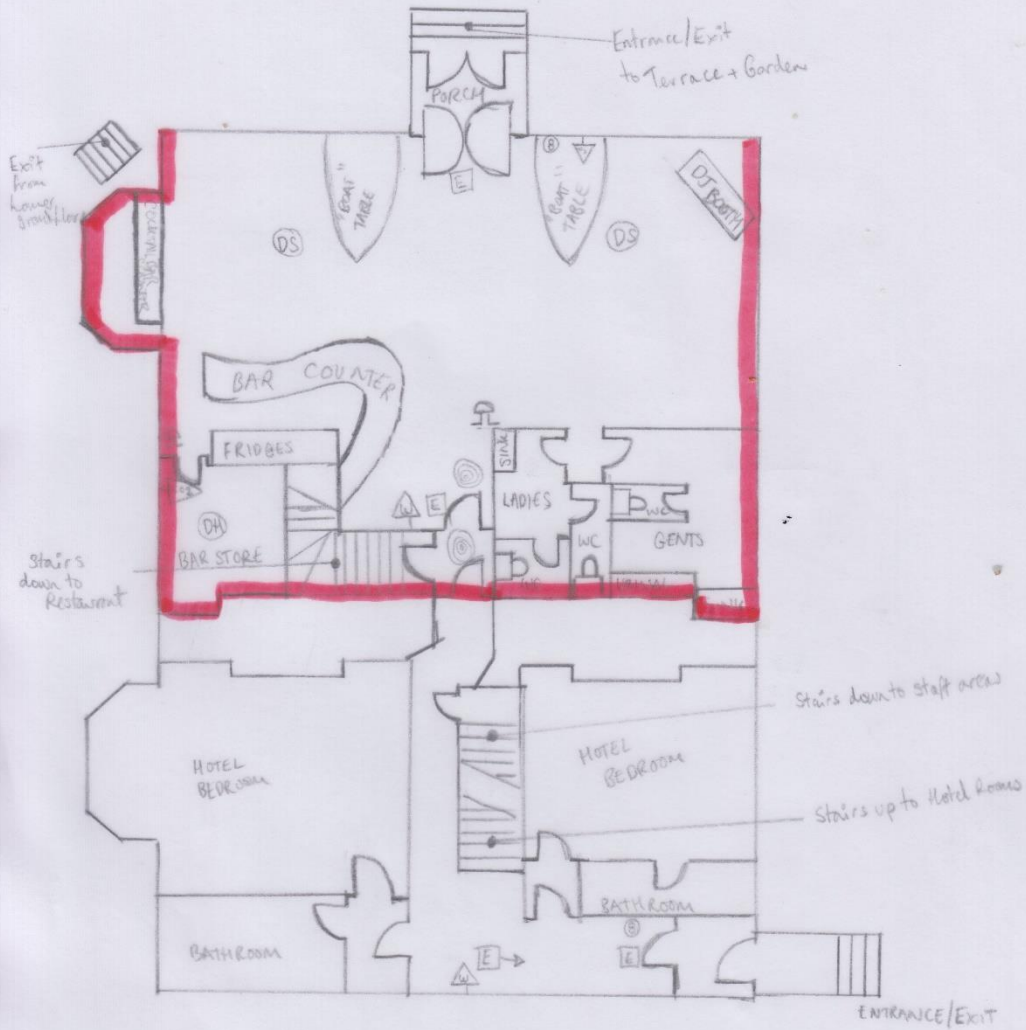

Portland Motel + Skuba Bar
Upper Ground Floor

KEY

- ⊙ Fire Alarm Call Point
- ⌈ Emergency Exit Sign
- Ⓛ Auto Fire Protection
- Ⓧ Heat Detector
- ⌈ Soubor
- ⌈ Fire Extingisher Wet chemical
- ⌈ Fire Extingisher CO2
- ⊙ Emergency Lighting